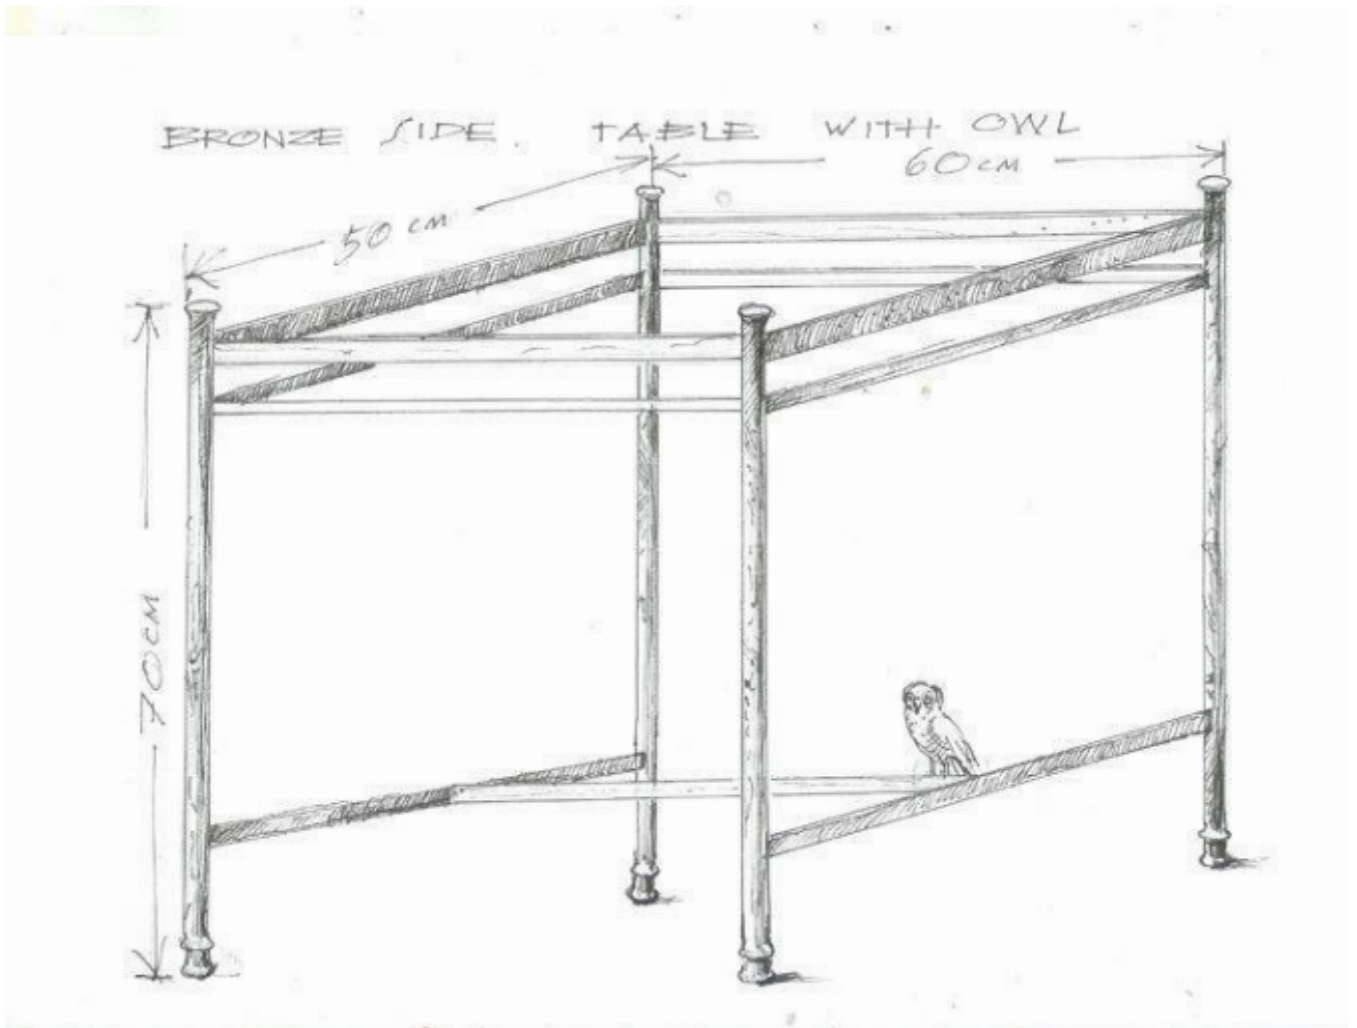

A custom-made, bronze, sidetable with owl

Sold

REF: 11089

Description