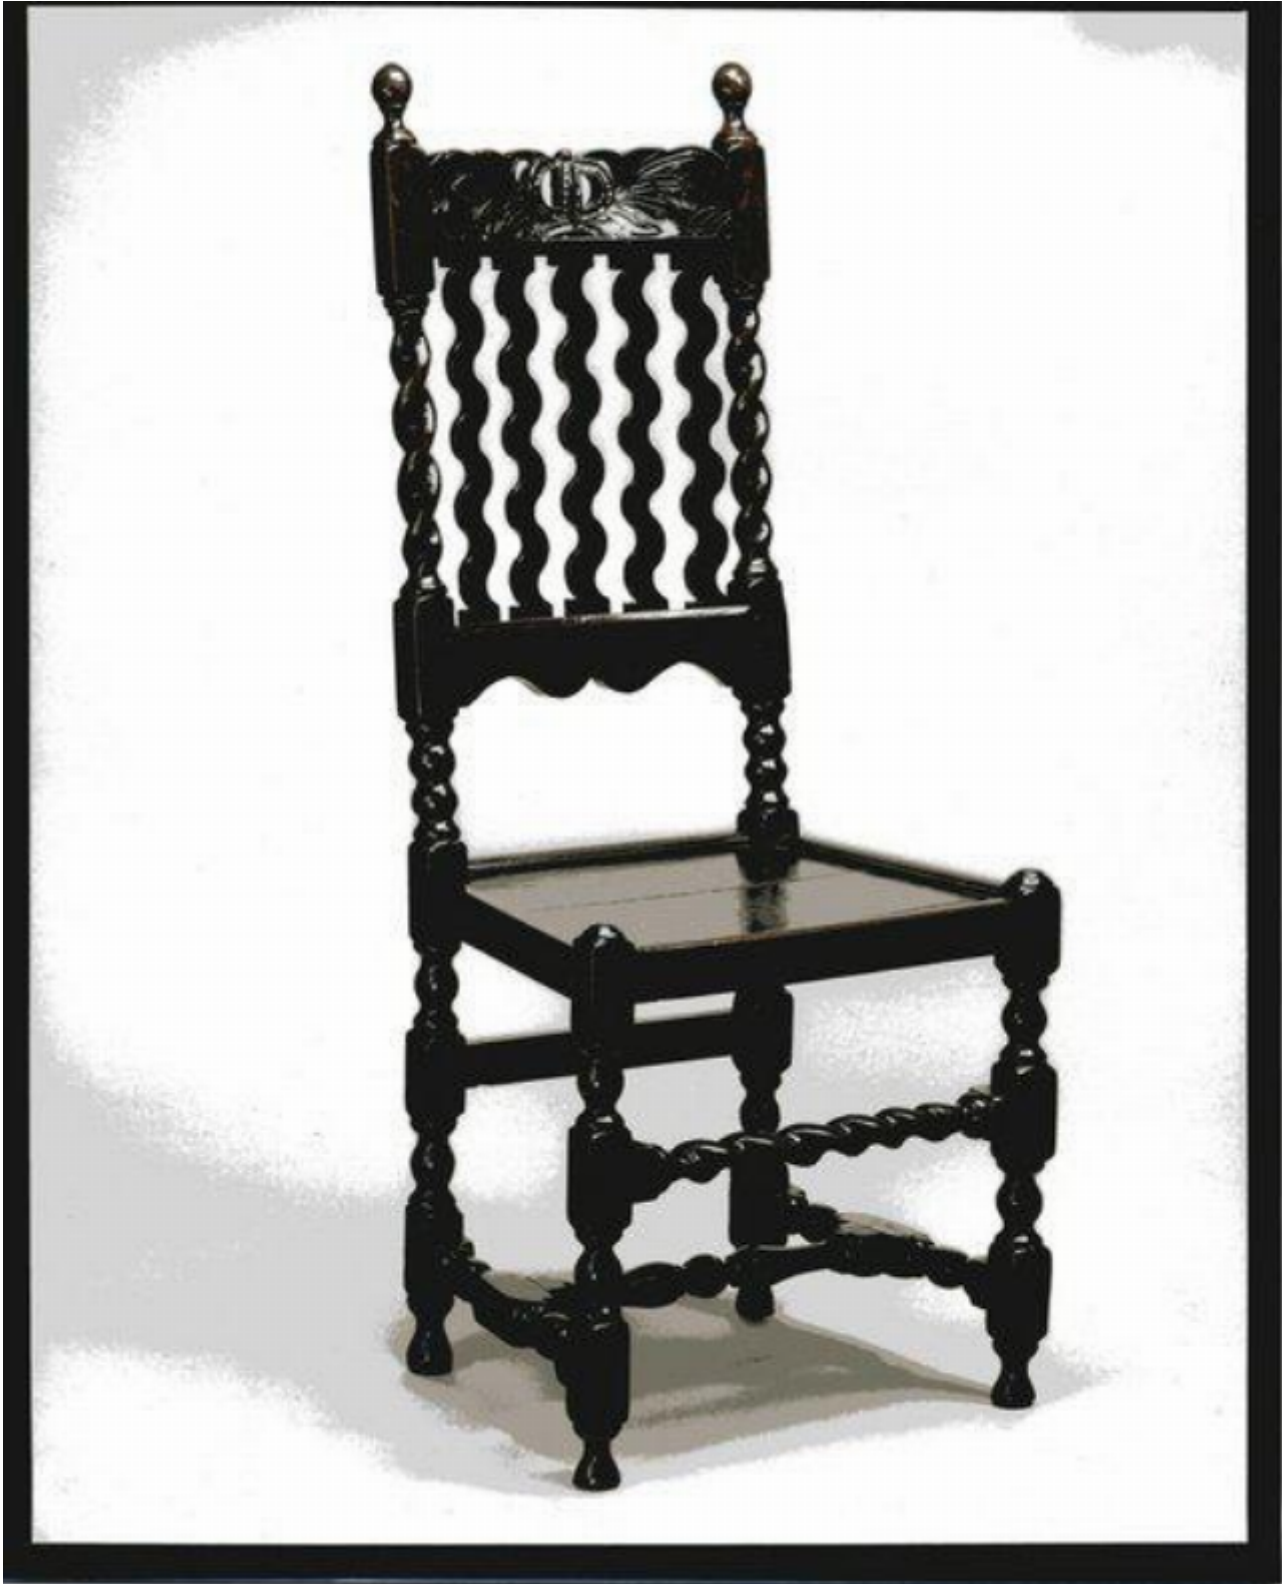

A rare, late-17th century, walnut sidechair

Sold

REF: 10471

Description