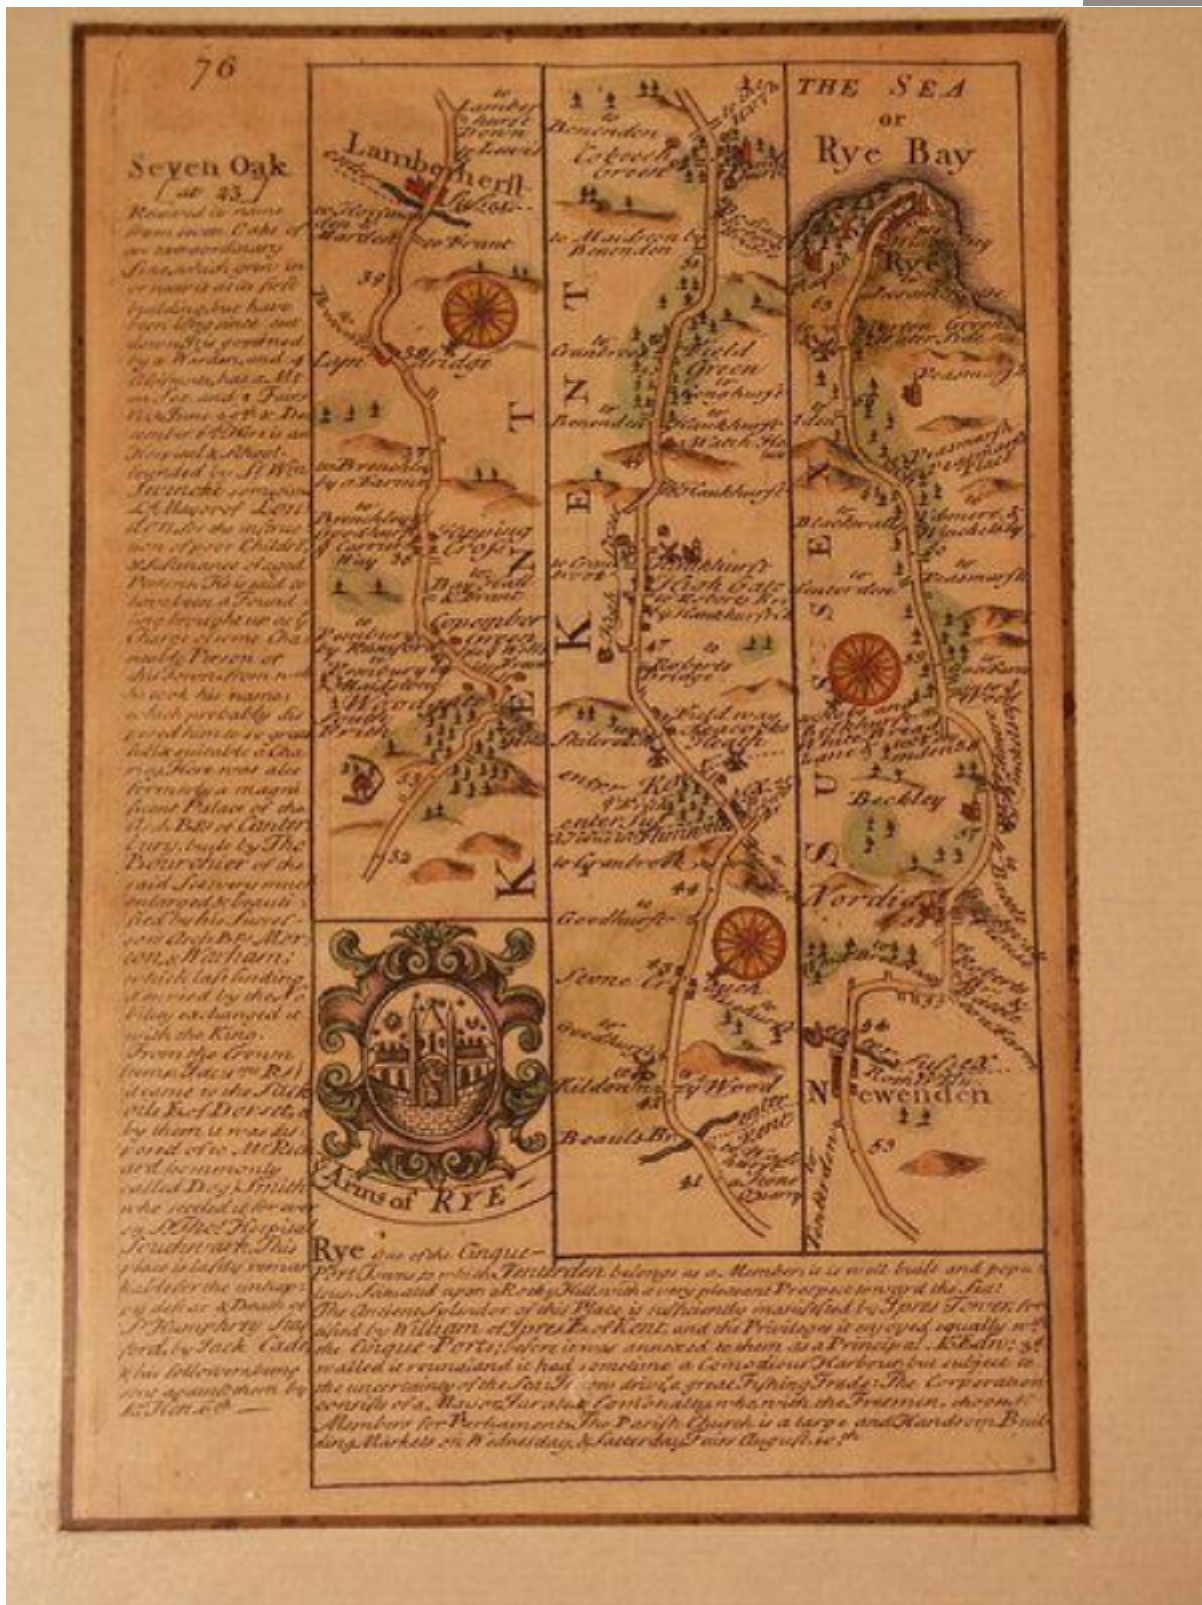

A small, 18th century road map, Lamberhurst to Rye

Sold

REF: 10102

Height: 28 cm (11")

Width: 23 cm (9.1")

Description

Describing Sevenoaks and Rye. In a modern wooden frame.