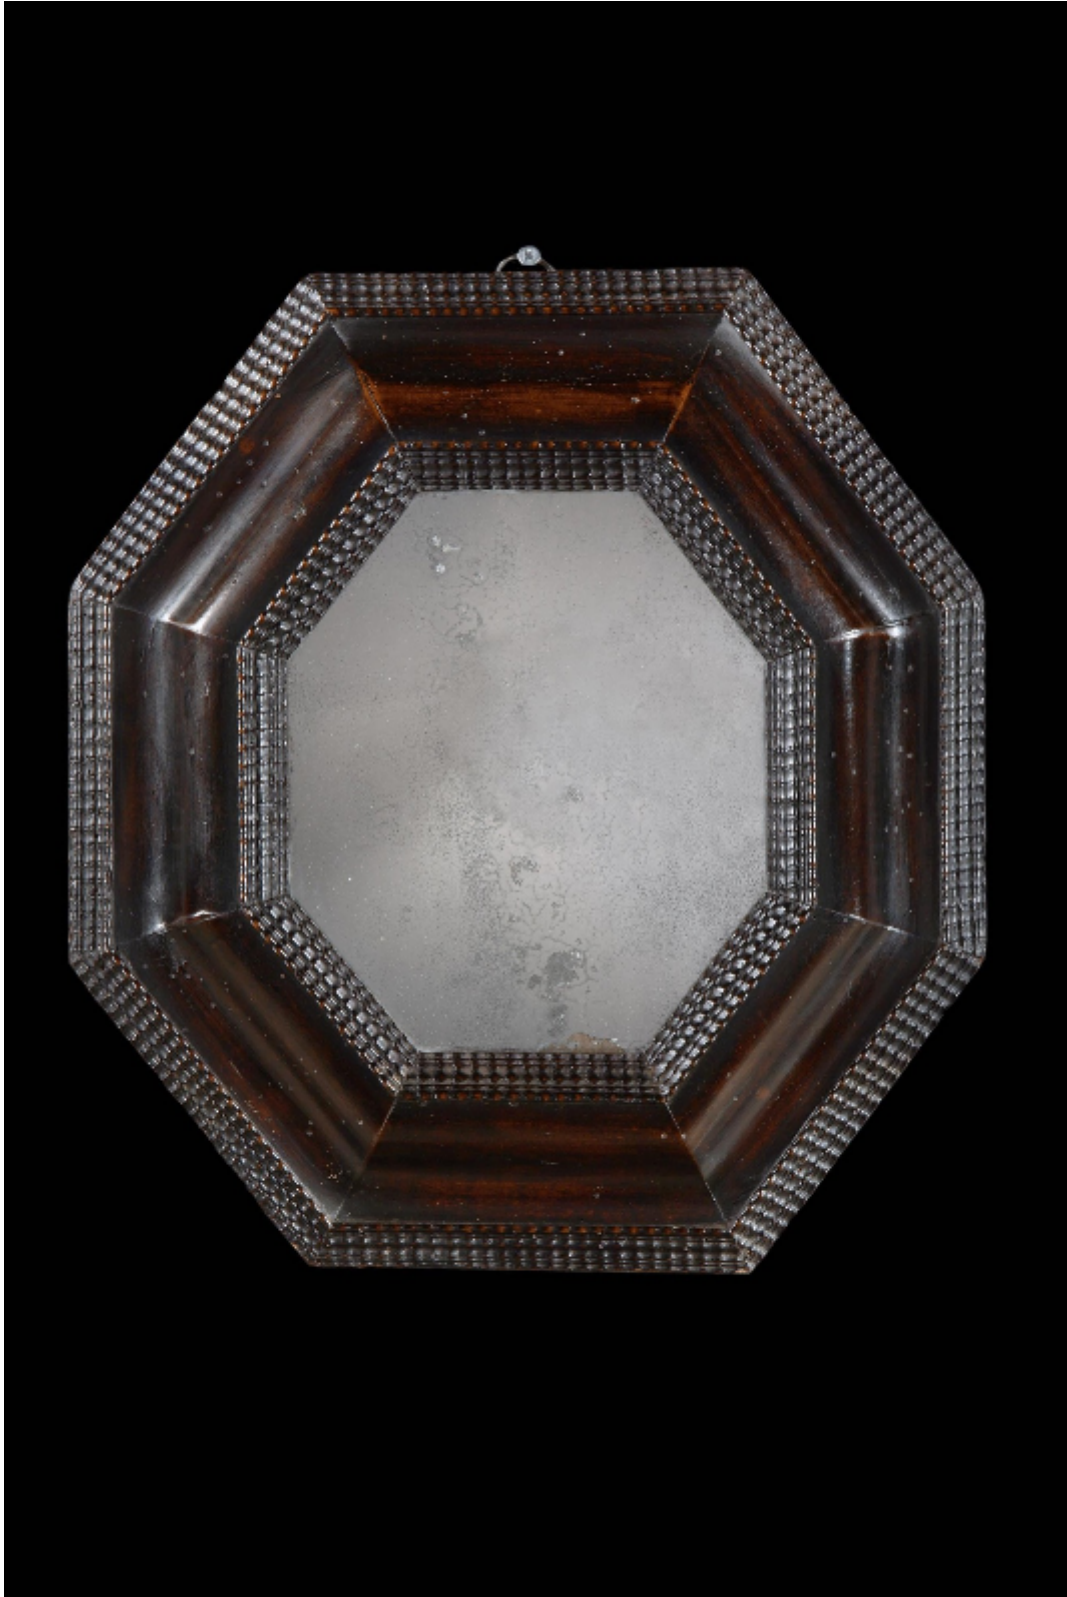

A rare, late-17th century, small, Flemish ebonised, octagonal mirror

Sold

REF: 10234

Height: 36 cm (14.2")

Width: 33 cm (13")

Description

The octagonal frame decorated with ripple mouldings. The mirror plate probably contemporary to the frame; minor worm damage. Second half of the 17th century..