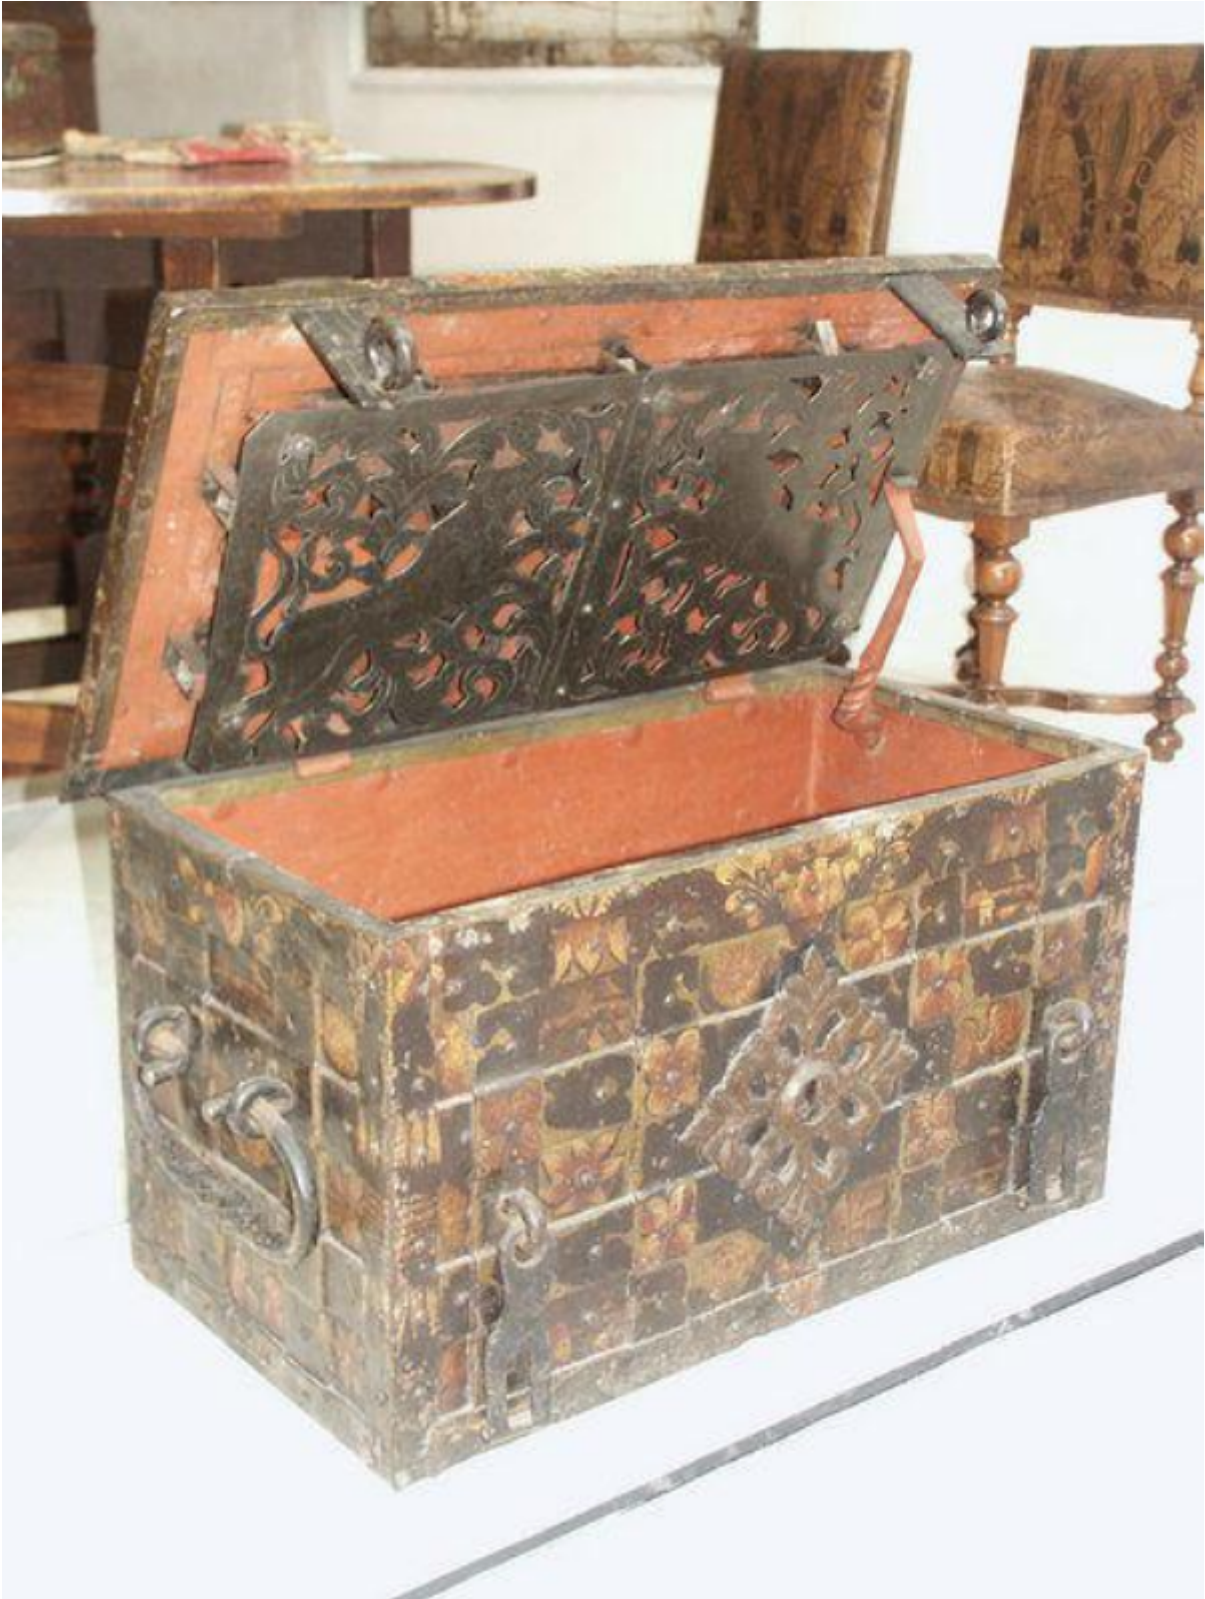

A good, small, early-17th century, strong box with original paintwork

Sold

REF: 10309

Height: 38 cm (15")

Width: 68 cm (26.8")

Depth: 40 cm (15.7")

## Description

The top with eighteen, panels reinforced with strap work, and bolts. A keyhole in the centre.

The key operating a mechanism on the interior of the lid throwing nine bolts. Protected by a pierced and engraved inner cover decorated with mythological figures. The hinges original. The interior painted red, and with a candle box with original lock and replaced key. The front with eighteen, panels reinforced with strap work and bolts. Old repair to top section and some repainting. Twin hasp fittings. The false escutcheon headed by the mask on the interior lock plate. The sides with nine, panels reinforced with strap work and bolts and original carrying handles. Retaining original painted vignettes of landscape scenes and floral sprays on a green ground. Probably German, 1st quarter of the 17th century.