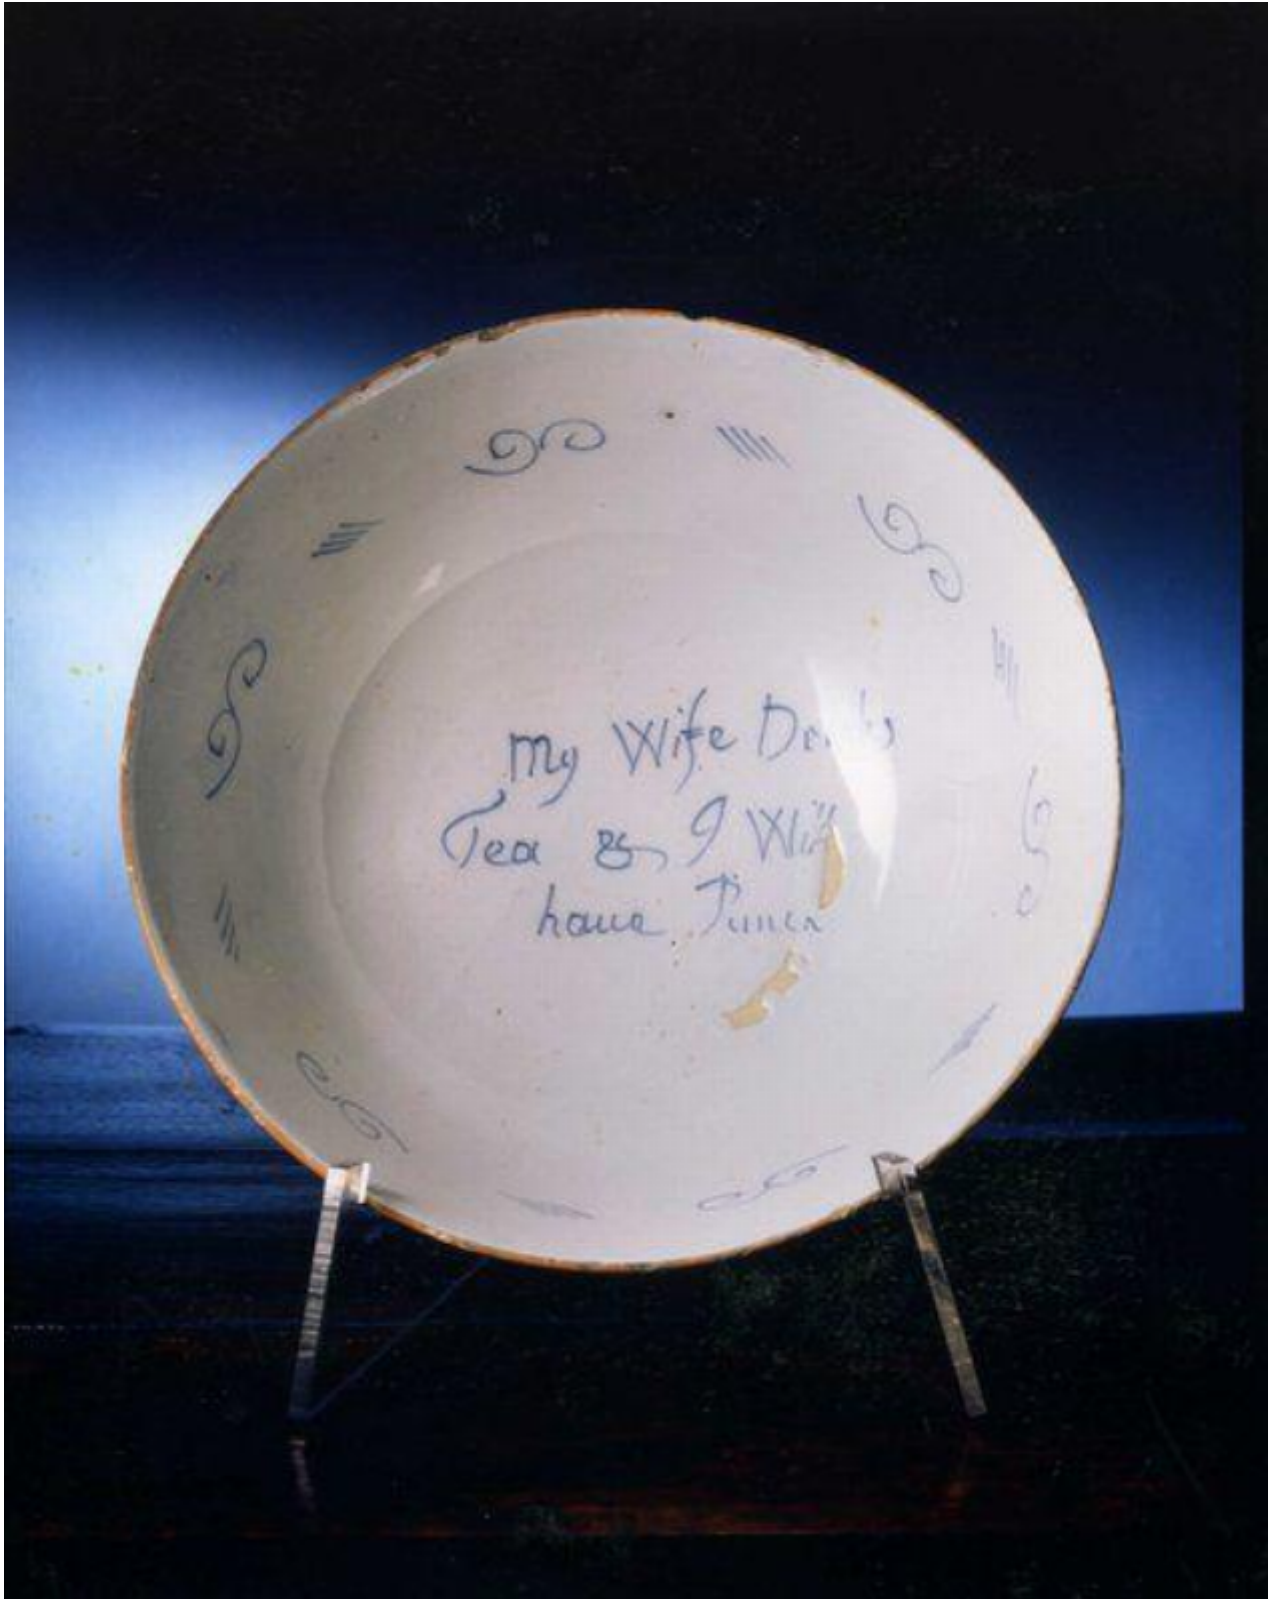

A rare mid-18th century, English, delftware punch bowl inscribed ' My wife drinks tea & I will have punch'

Sold

REF: 10547

Description

The inside centre decorated with the inscription "My wife drinks tea & I will have punch", and the rim with six double-scrolls and dashes interposed. The edge brown. The outside decorated with a double-trellis border above nine repeats of a stylised-mimosa pattern and flying insects with a double circle border below. Bearing the label "Gautier Collection no 245". Decorated in blue on a whitish glaze. In original condition. Probably London, third quarter of the 18th century.