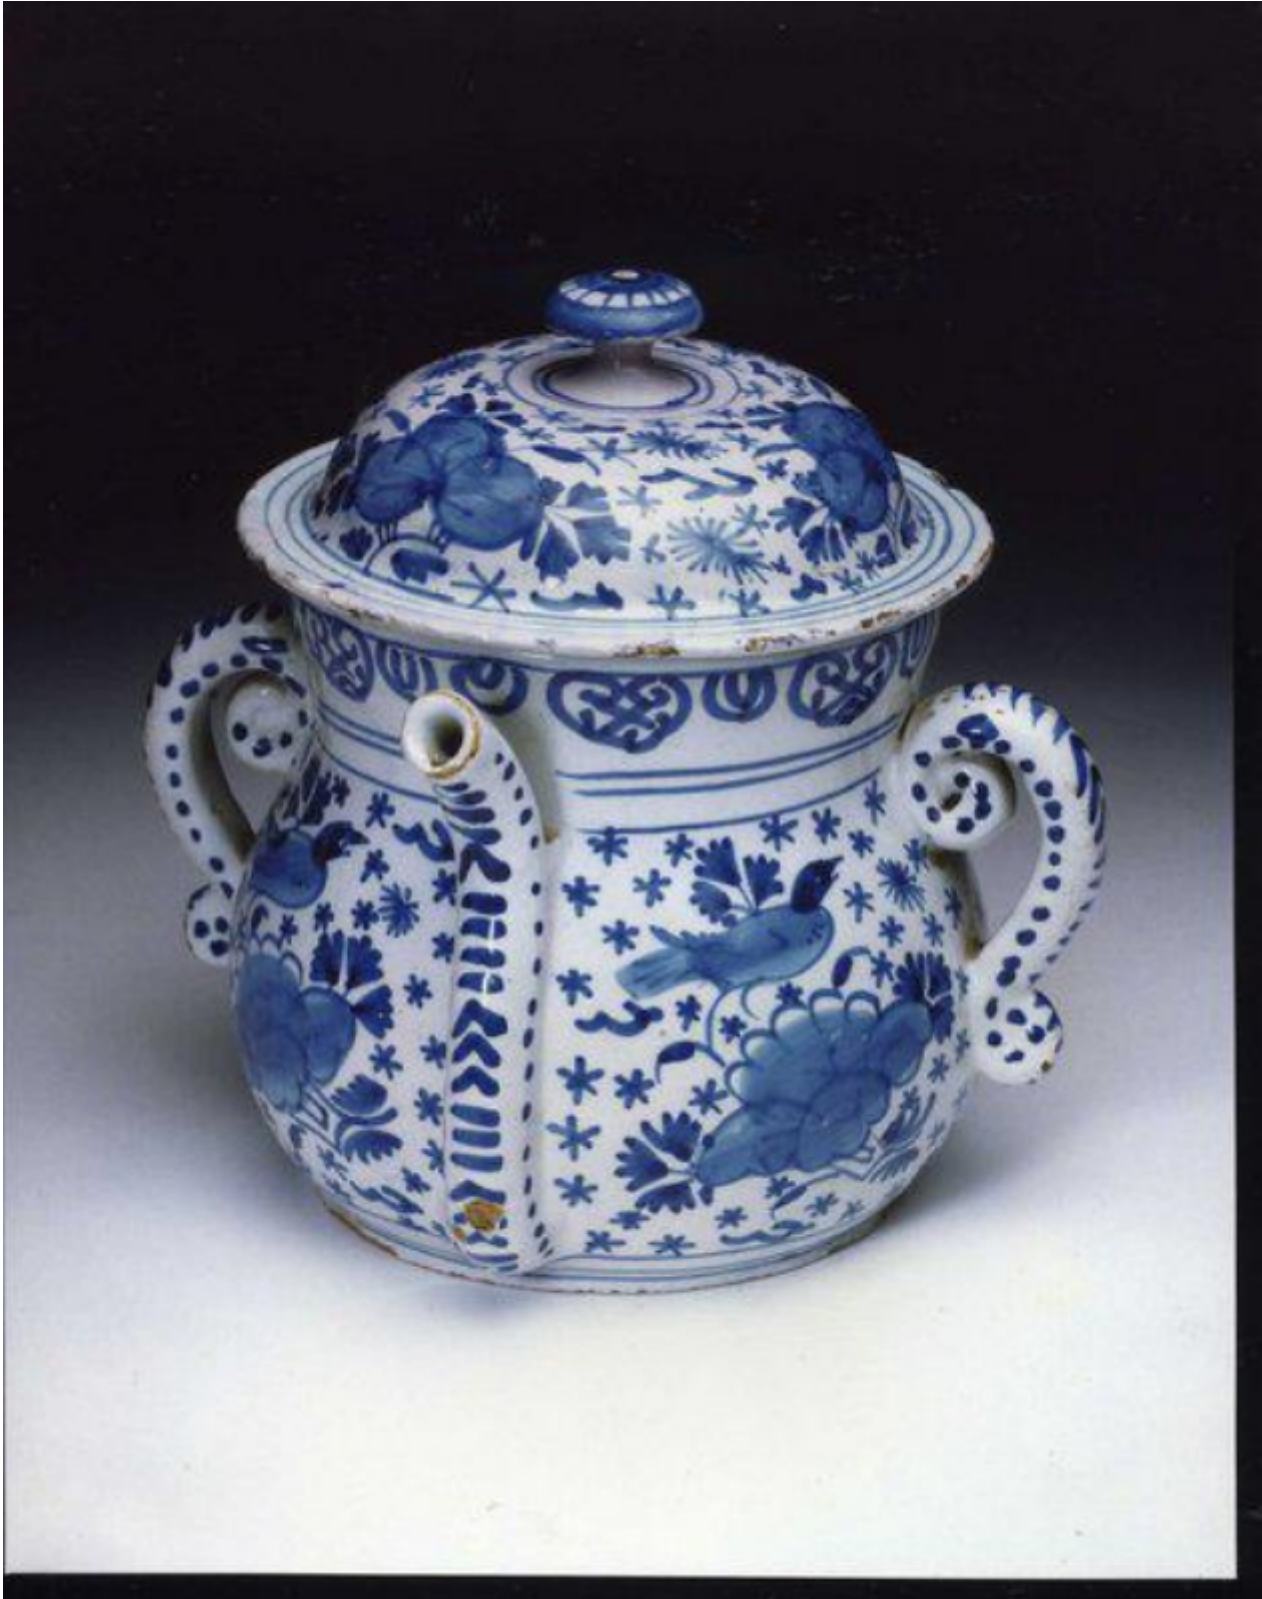

A rare, mid-18th century, English, delftware, posset pot

Sold

REF: 10544

## Description

Decorated on a ground of six-point stars, flower-head and other motifs. Simple knob on domed lid with flowers. The neck with stylised motif border. The bulbous body on a flattened base with four repeats of a bird perched on flowers. Dashed round section handles, curving in at the top and out at the tail, and clinging spout. Decorated in blue on a white glaze. Restoration to small glaze chip on lid. Probably London, first quarter of the 18th century.

Reference : British Delftware at Williamsburg (Austin) no 22  
English Delftware (Britton) no 4.2  
123202