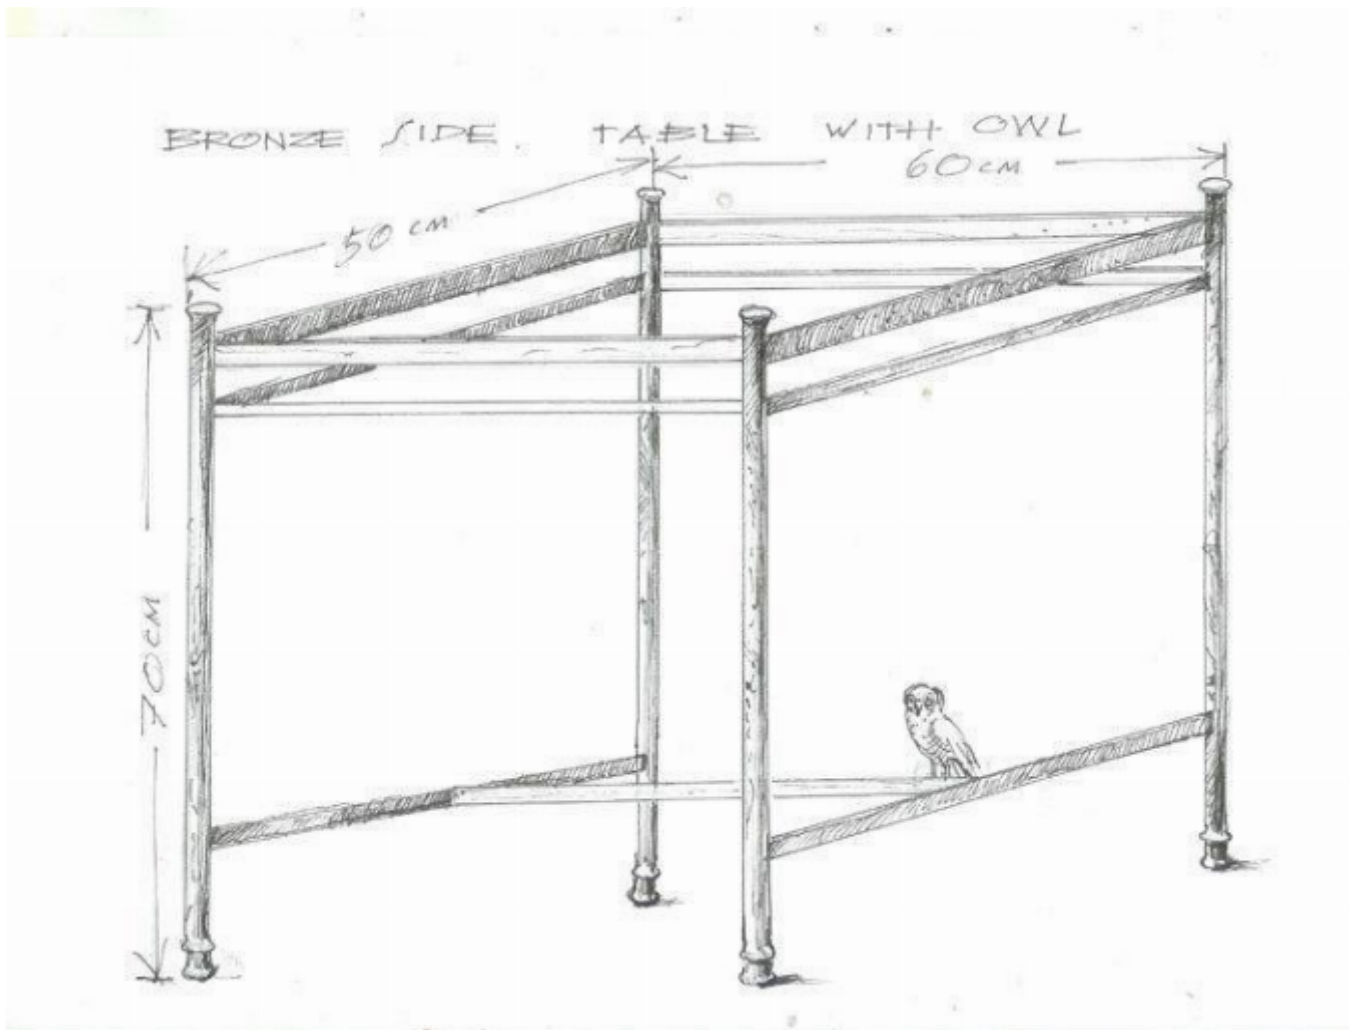

A custom-made, bronze, sidetable with owl

Sold

REF: 11089

Description