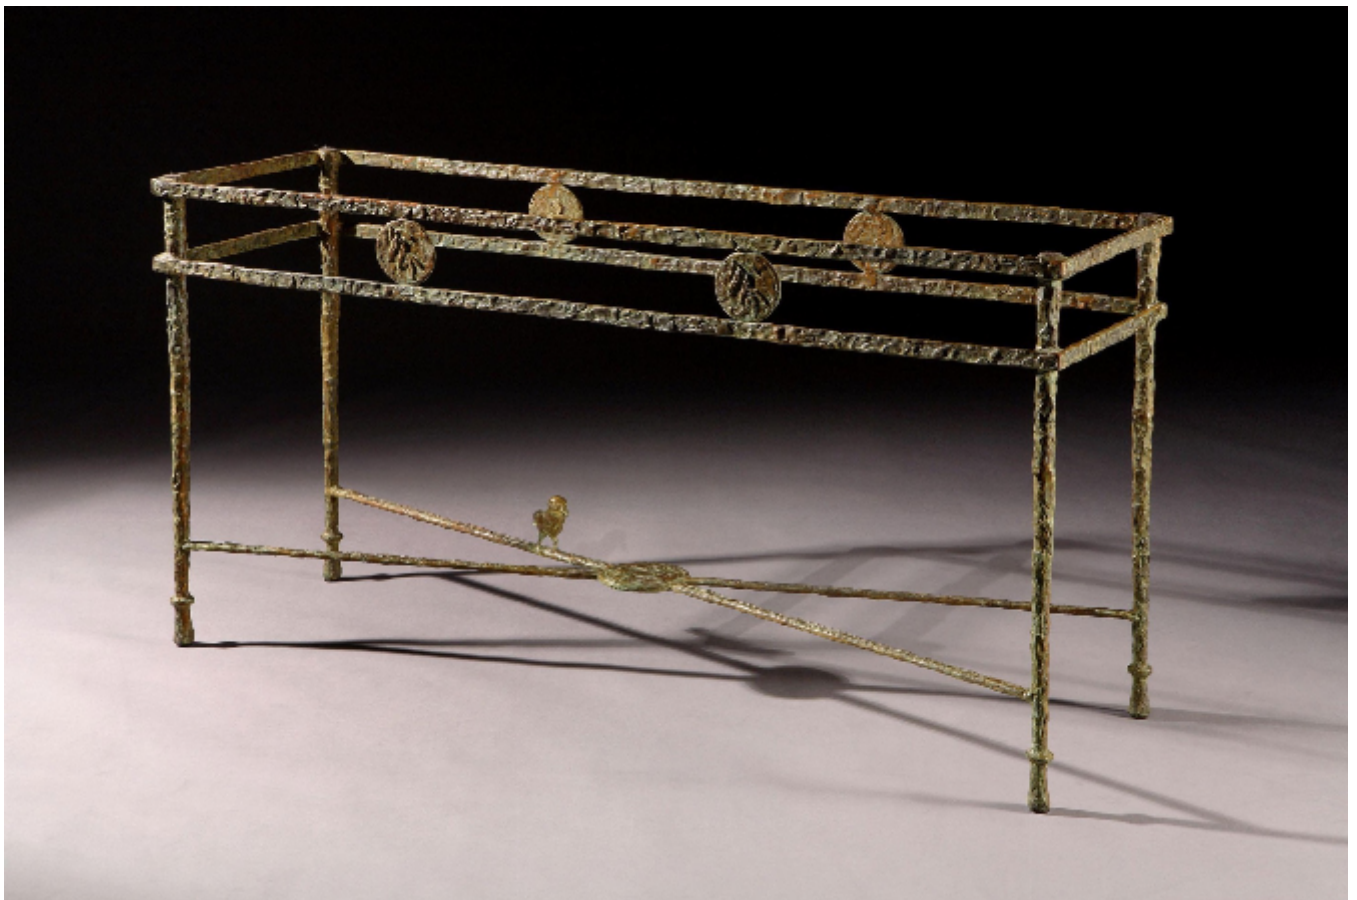

Unique, large bronze console table with songbird

Sold

REF: 10786

Height: 74 cm (29.1")

Width: 144 cm (56.7")

Depth: 44 cm (17.3")

## Description