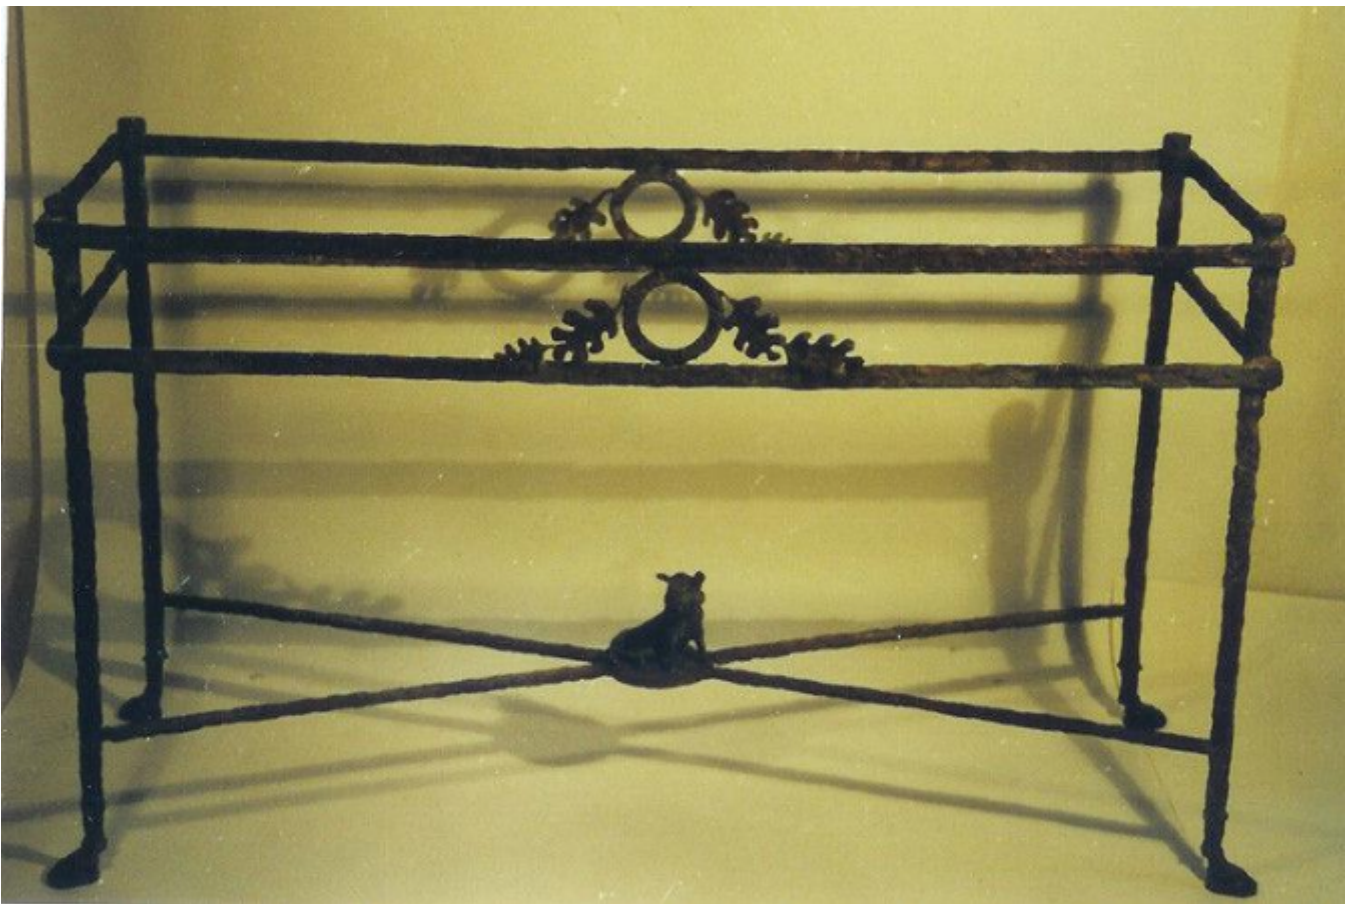

A custom-made, bronze console table with wild boar

Sold

REF: 11074

Description