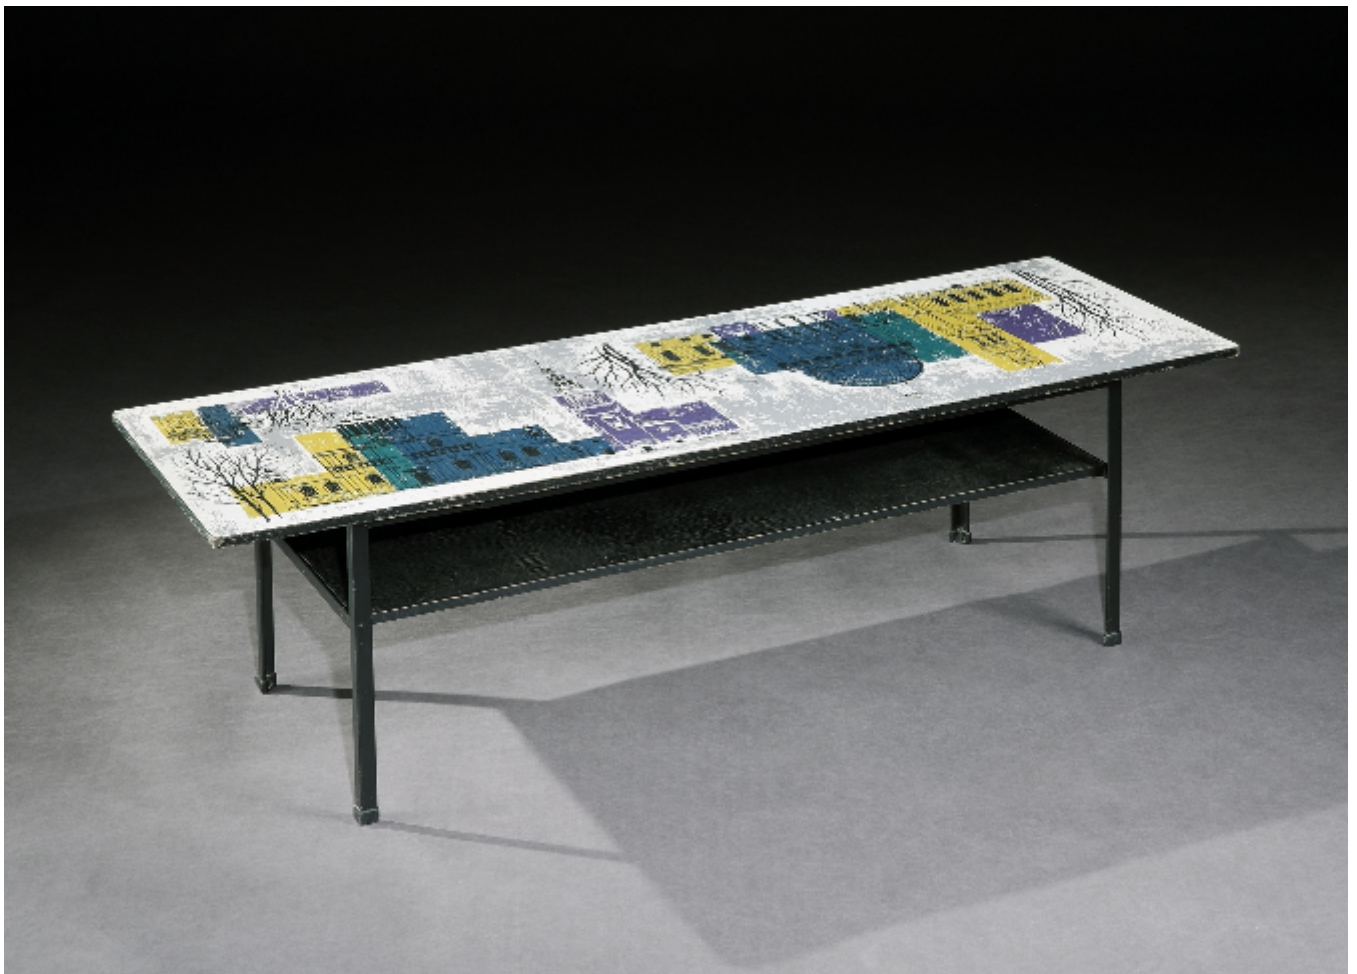

Coffee Table, Sofa Table, John Piper, London Skyline, Myer, Heals, Conran

John Piper CH

Sold

REF: 11274

Height: 35 cm (13.8")

Width: 114 cm (44.9")

Depth: 38 cm (15")

Description

The main feature of this highly decorative low sofa/coffee table is the London Skyline picture by John Piper, one of the leading artists in the UK abstract painting movement inspired by the work of Paris-based painters. Few pieces of furniture incorporate fine art and achieve a high aesthetic which give this table gravitas. This is combined with practicality as the narrow, long scale of this table is fit for purpose and as are the laminated top and the shelf.

The formica top features a color composition by John Piper of St. Paul's, St Martin in the Fields and Lincoln's Inn, London. The powder coated, black metal frame is fitted with a black wooden shelf servicing as a magazine rack. Retailed by Heals Conran from the mid-1950s throughout the 1960s

Measures: Length 114cm., height 35cm., depth 38cm.,

John Piper Piper became a leading member of the 7 & 5 Society in 1934 and in collaboration with Ben Nicholson, Barbara Hepworth and Henry Moore effectively transformed this traditional group into the modernist referent in Britain. Piper also co-published the magazine AXIS that sought to promote abstract art in the UK. From the 1940s however Piper increasingly found abstraction to be 'a luxury' and returned to figuration in the tradition of those he himself labelled as 'British Romantic Artists' that included Henry Fuseli, William Blake and Piper's contemporaries such as Graham Sutherland and Paul Nash.