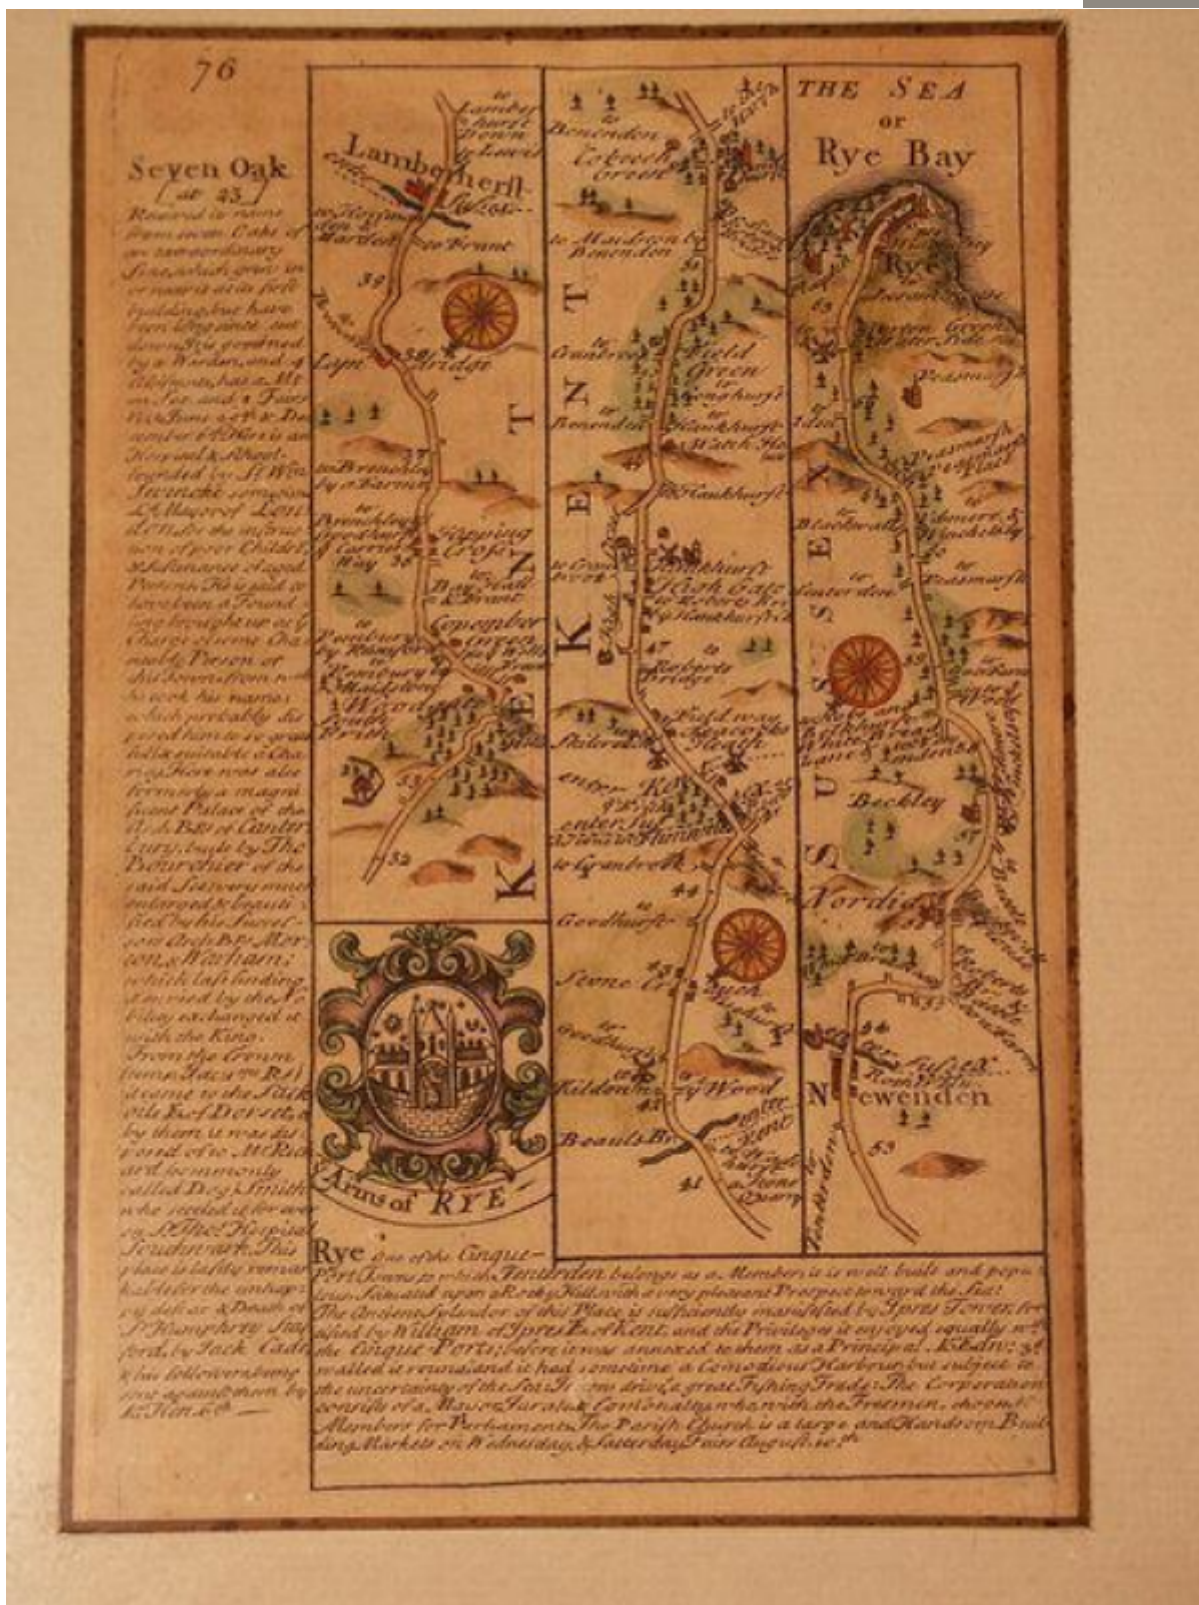

A small, 18th century road map, Lamberhurst to Rye

Sold

REF: 10102

Height: 28 cm (11")

Width: 23 cm (9.1")

Description

Describing Sevenoaks and Rye. In a modern wooden frame.