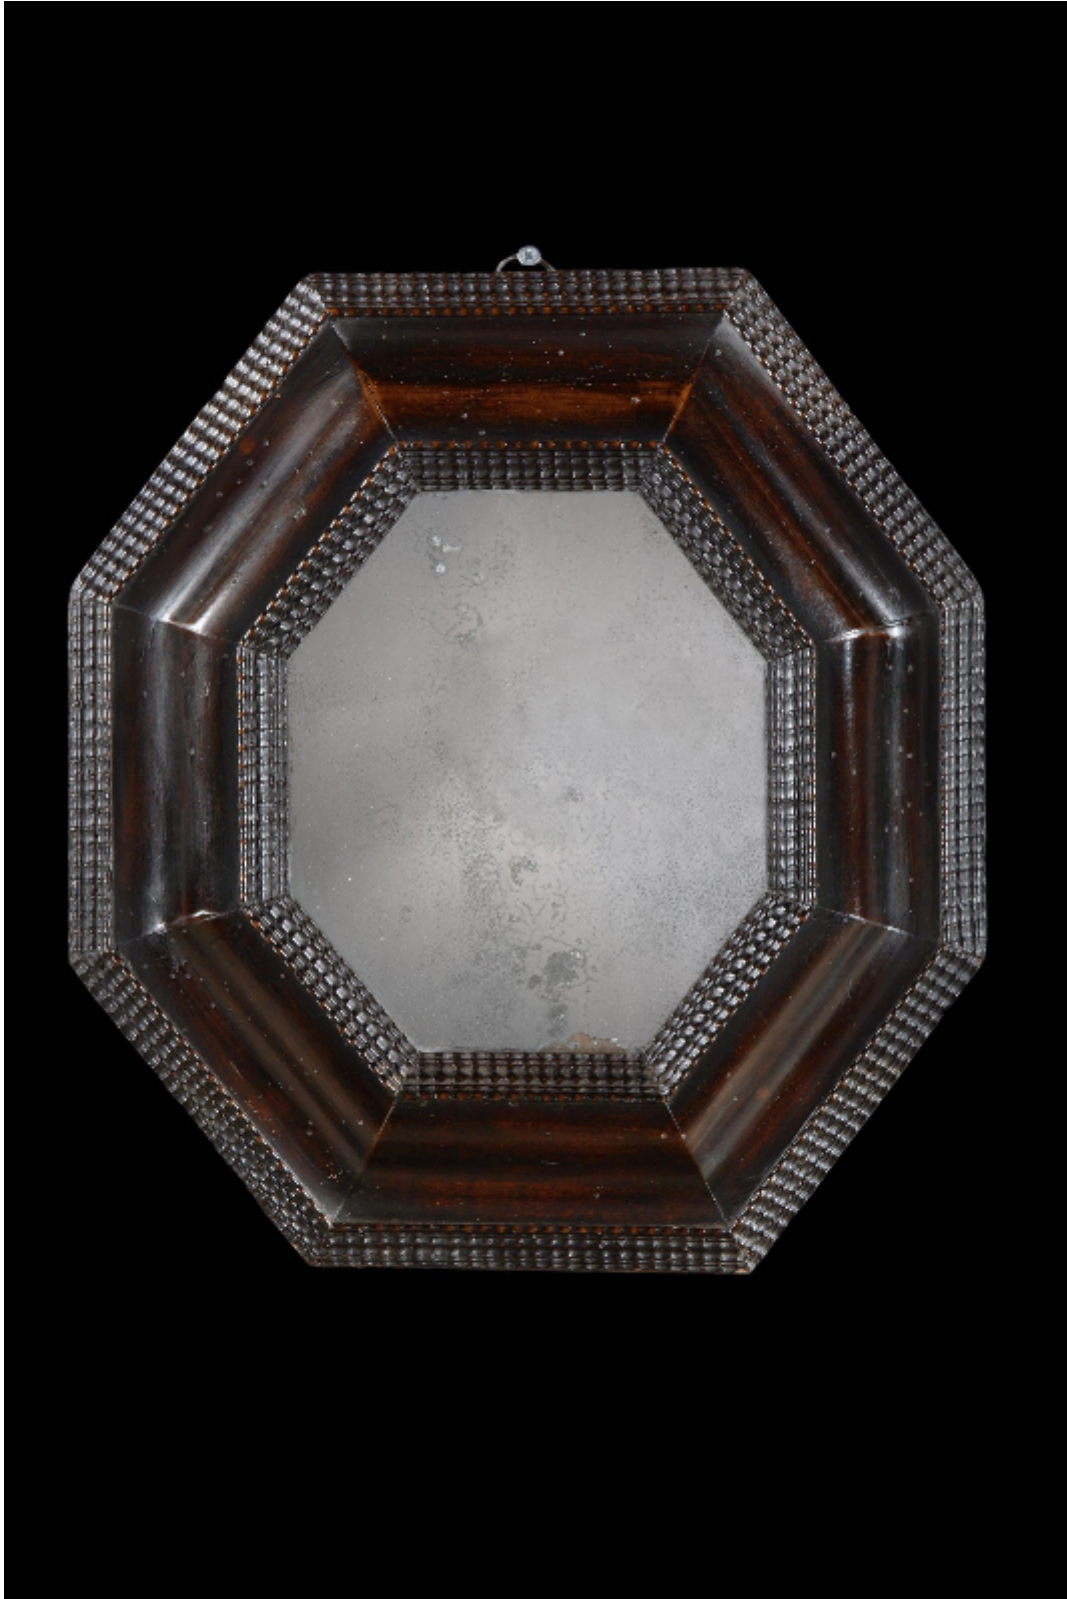

A rare, late-17th century, small, Flemish ebonised, octagonal mirror

Sold

REF: 10234

Height: 36 cm (14.2")

Width: 33 cm (13")

Description

The octagonal frame decorated with ripple mouldings. The mirror plate probably contemporary to the frame; minor worm damage. Second half of the 17th century..